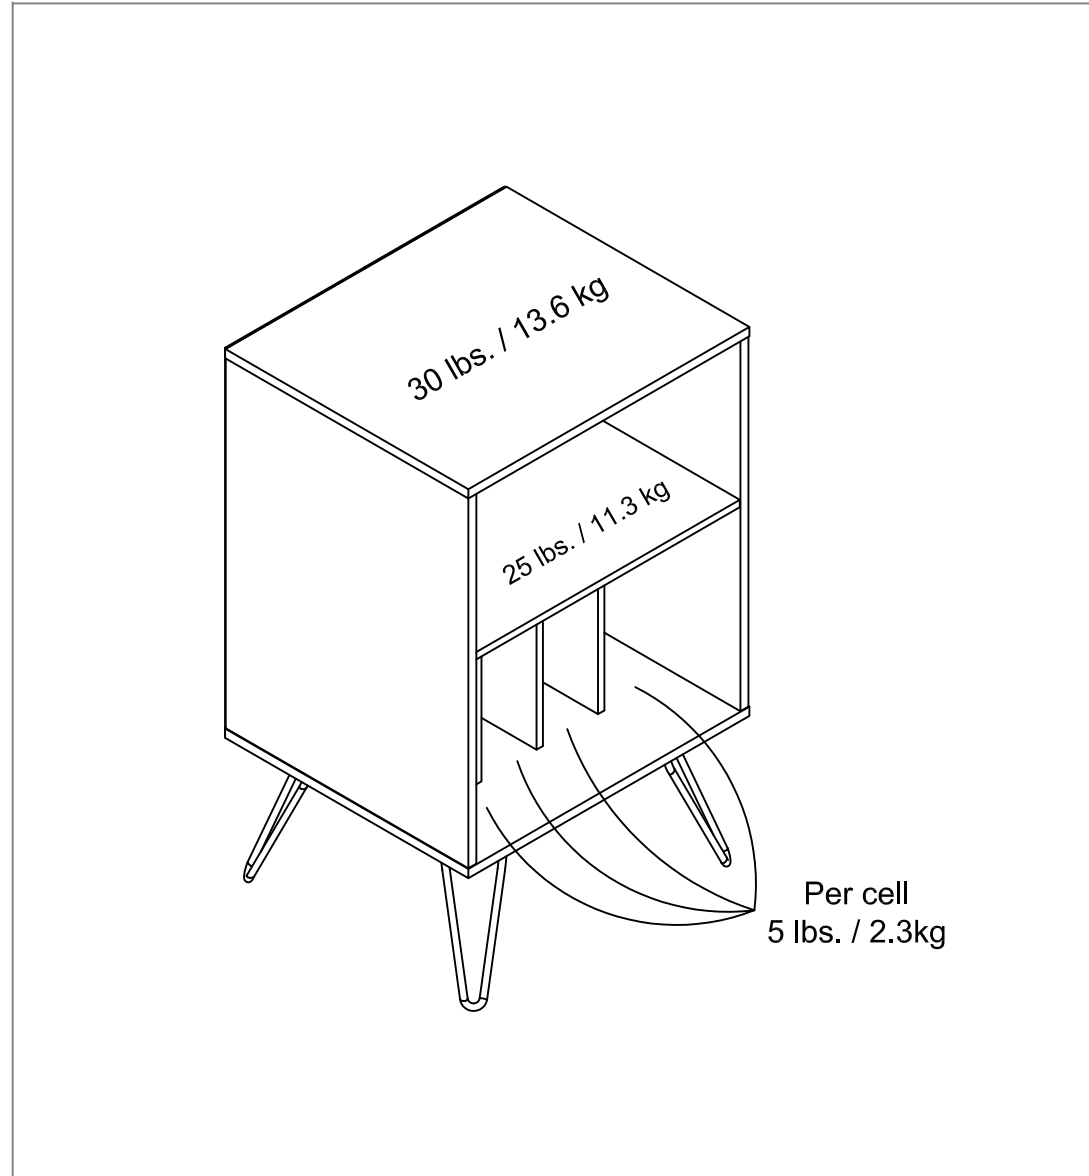

1324015COM -Single Listening Station

Finish: White

Wood Breakdown:
PB 89% & MDF 4%.
Total storage: 6.6 cubic feet

Overall Product Size:
20.7" W x 18" D x 34.1" H
52.6cm W x 45.7cm D x 86.5cm H

Maximum Weight Capacities
Unit Weight: 37.1lbs. (16.85 kg)