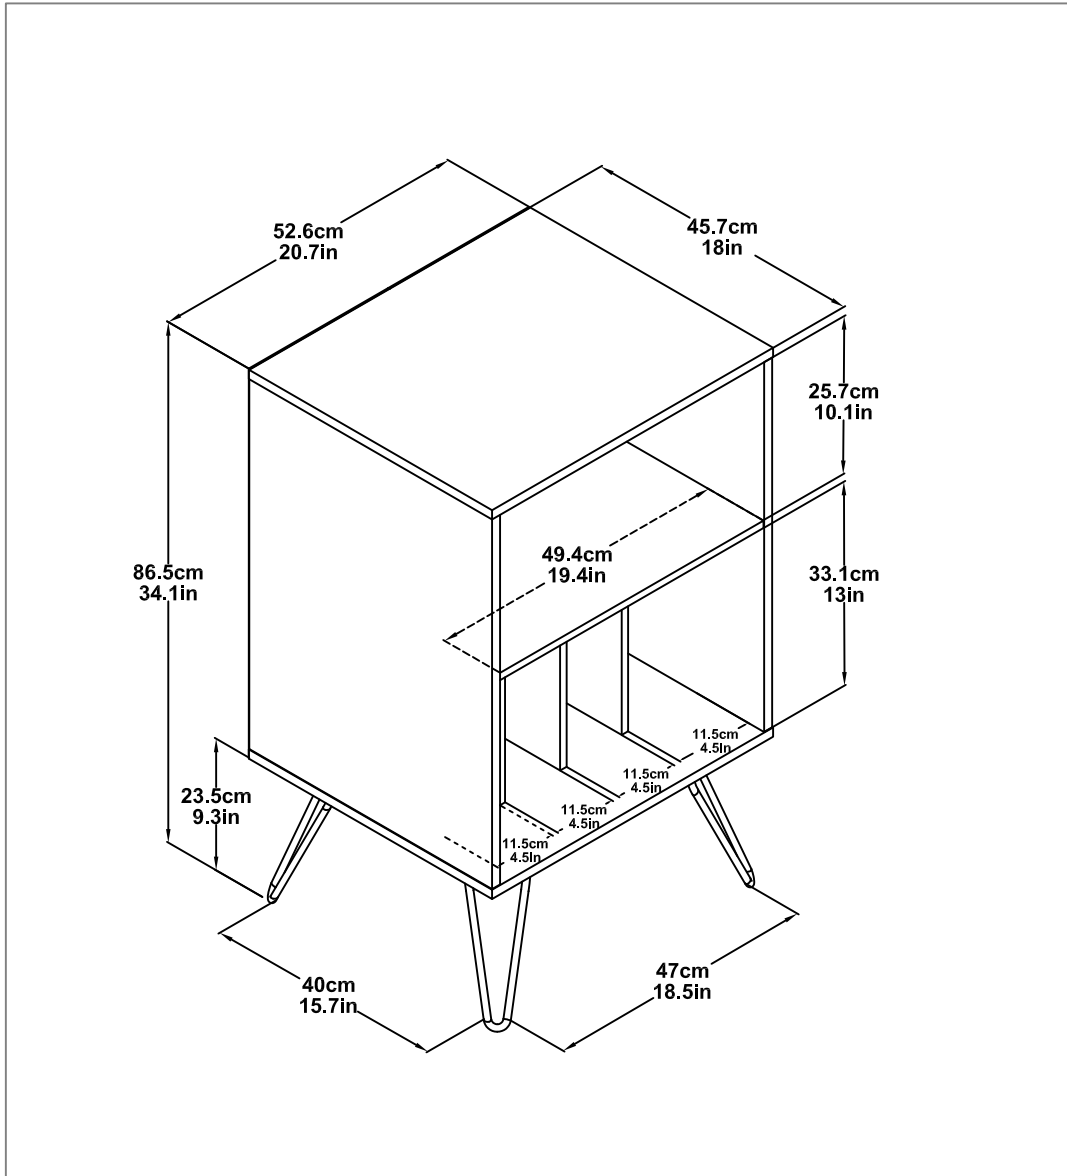

1324015COM -Single Listening Station

Finish: White

Wood Breakdown:
PB 89% & MDF 4%.
Total storage: 6.6 cubic feet

Overall Product Size:
20.7" W x 18" D x 34.1" H
52.6cm W x 45.7cm D x 86.5cm H

Maximum Weight Capacities
Unit Weight: 37.1lbs. (16.85 kg)